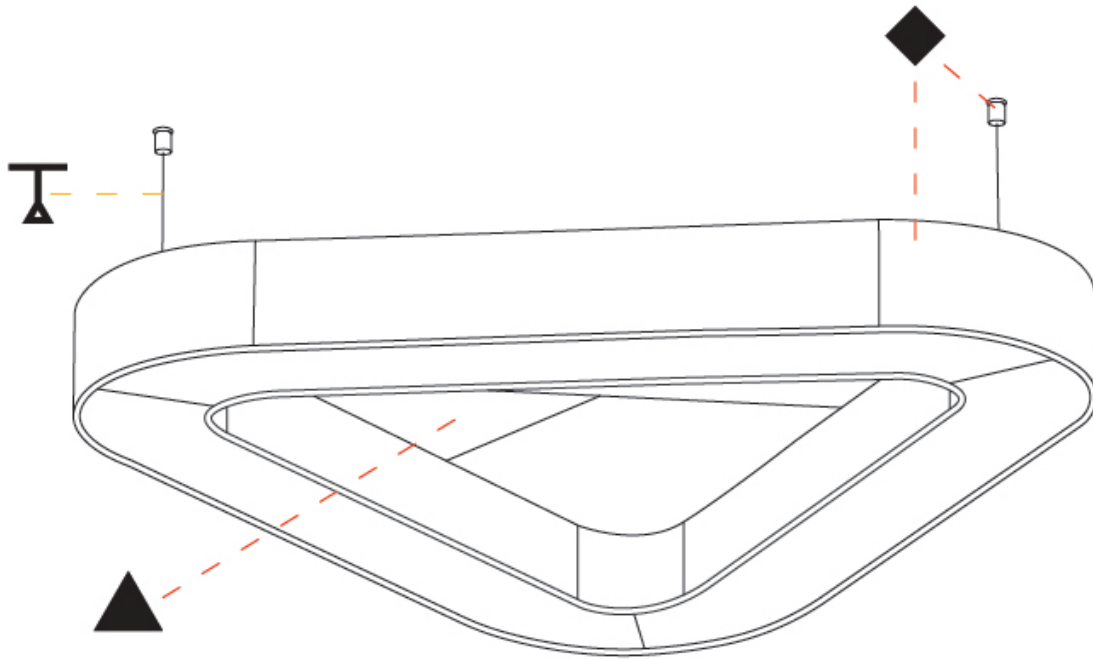

VICTORY ACOUSTIC SUSPENSION

A300745-

PROJECT _____

TYPE _____

SPECIFIER _____

QUANTITY _____

DATE _____

A